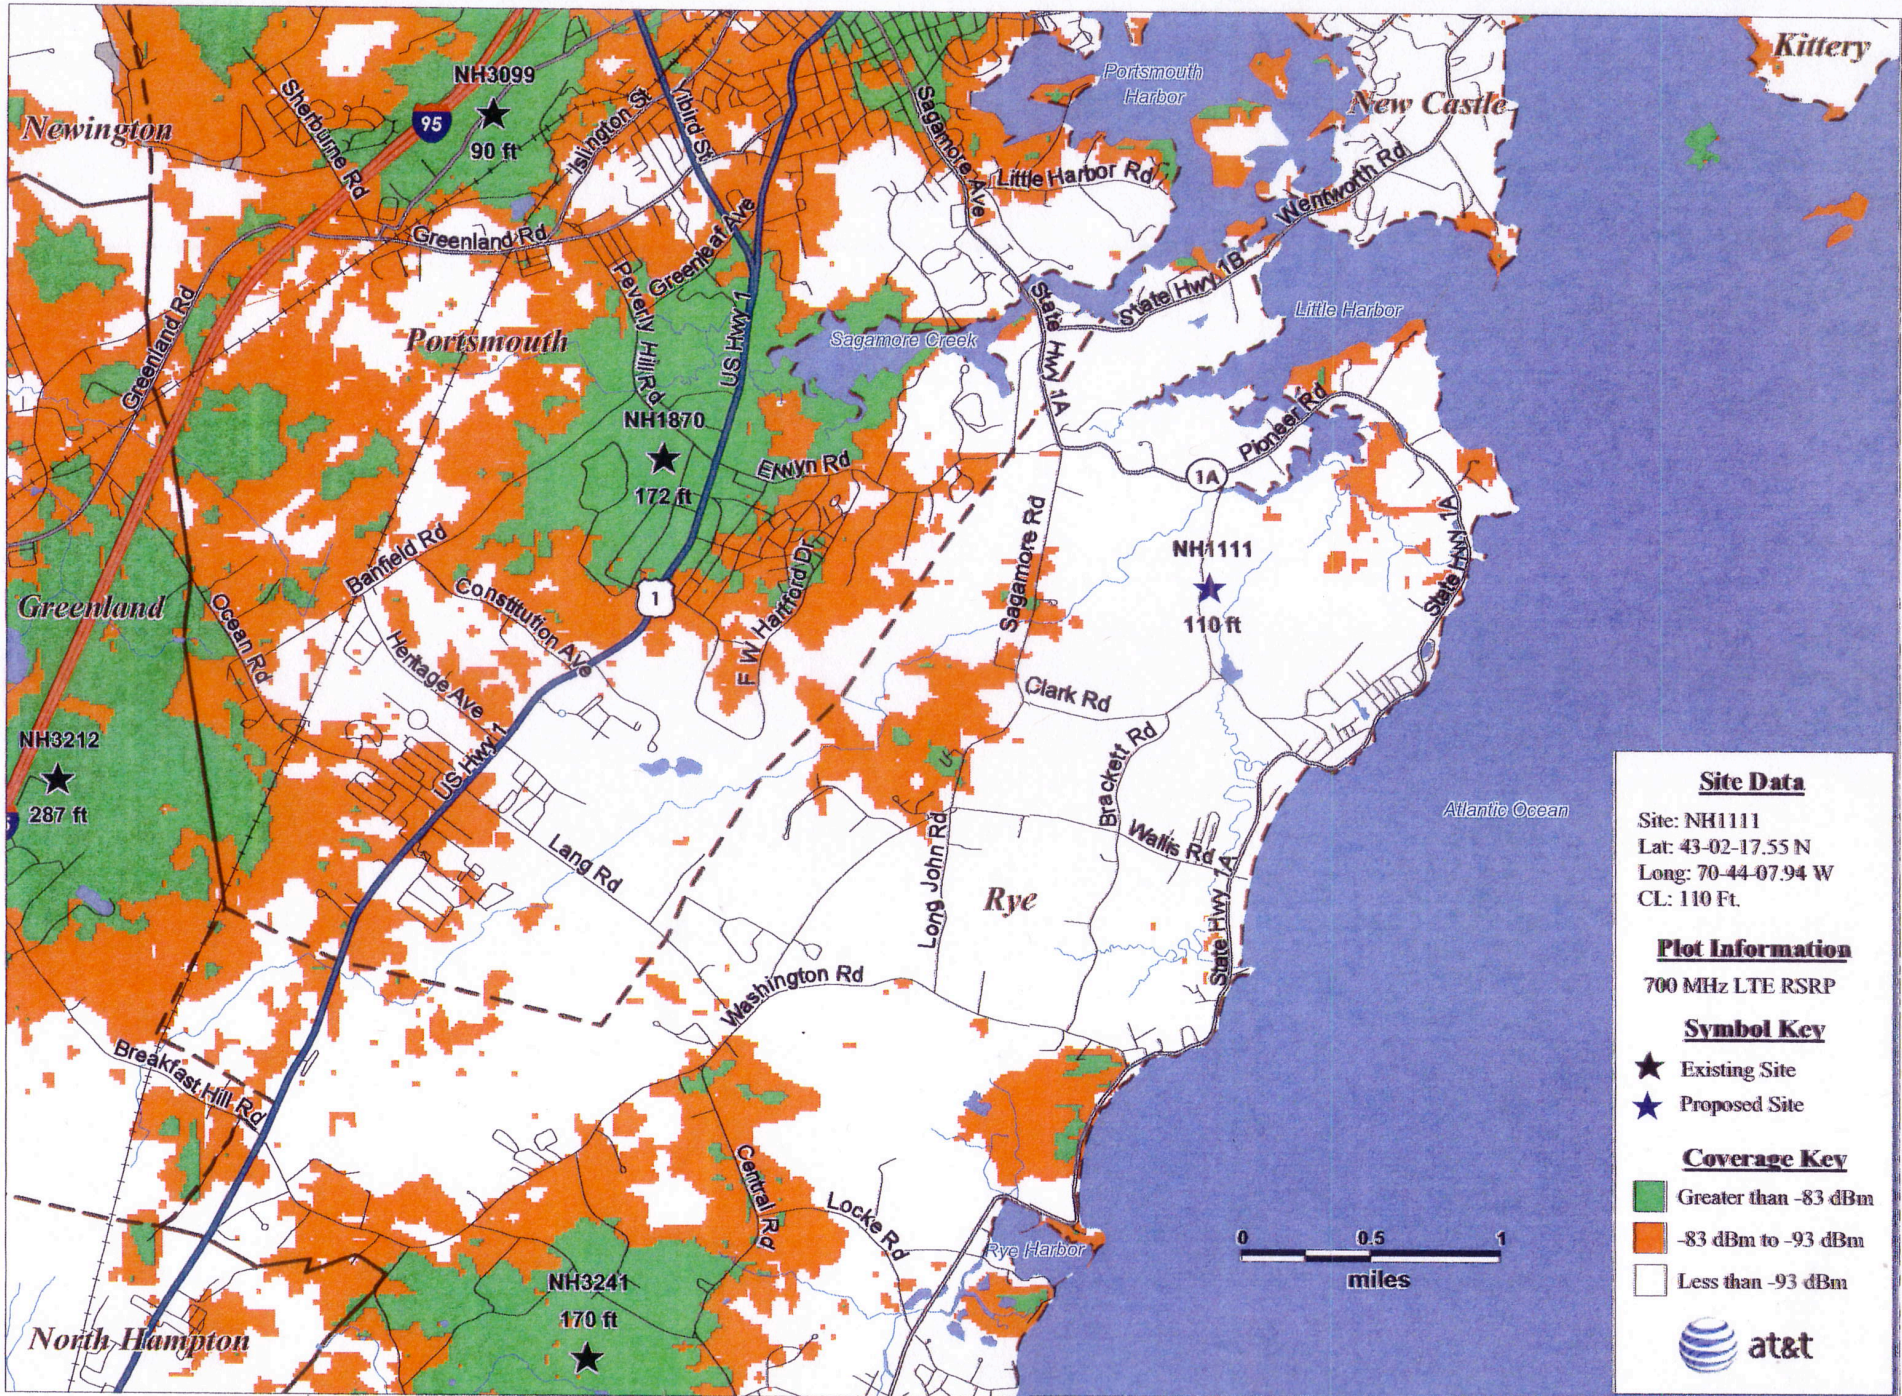

NH1111 - Existing 700 MHz LTE Coverage

**Site Data**

Site: NH1111  
 Lat: 43-02-17.55 N  
 Long: 70-44-07.94 W  
 CL: 110 Ft.

**Plot Information**

700 MHz LTE RSRP

**Symbol Key**

- ★ Existing Site
- ★ Proposed Site

# NH1111 - 700 MHz LTE Coverage with Proposed Site

### Site Data

Site: NH1111  
Lat: 43-02-17.55 N  
Long: 70-44-07.94 W  
CL: 110 Ft.

### Plot Information

700 MHz LTE RSRP