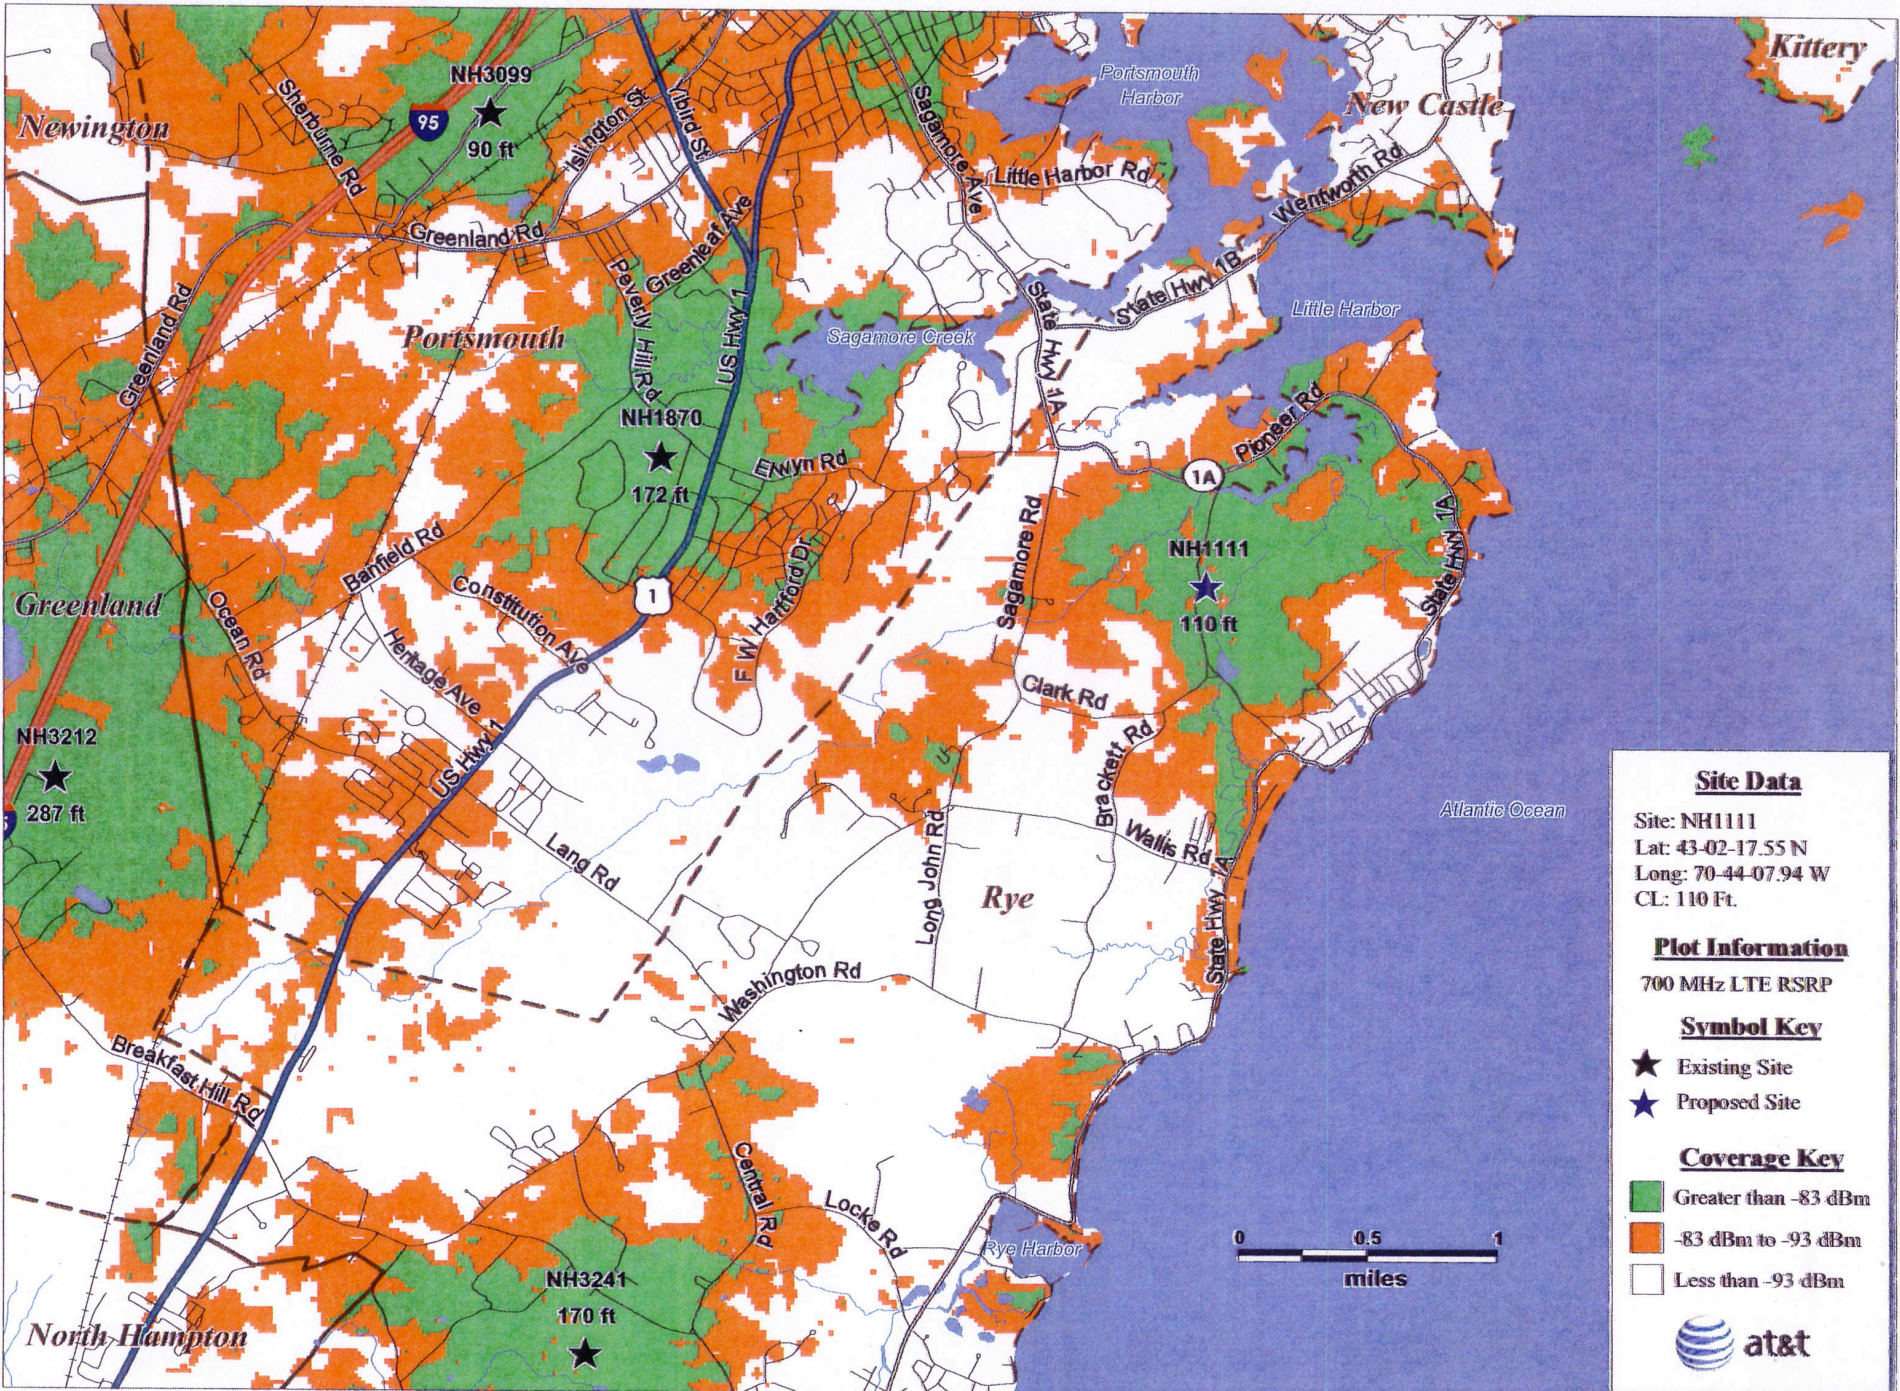

NH1111 - Existing 700 MHz LTE Coverage

**Site Data**

Site: NH1111  
 Lat: 43-02-17.55 N  
 Long: 70-44-07.94 W  
 CL: 110 Ft.

**Plot Information**

700 MHz LTE RSRP

**Symbol Key**

- ★ Existing Site
- ★ Proposed Site

# NH1111 - 700 MHz LTE Coverage with Proposed Site

### Site Data

Site: NH1111  
Lat: 43-02-17.55 N  
Long: 70-44-07.94 W  
CL: 110 Ft.

### Plot Information

700 MHz LTE RSRP