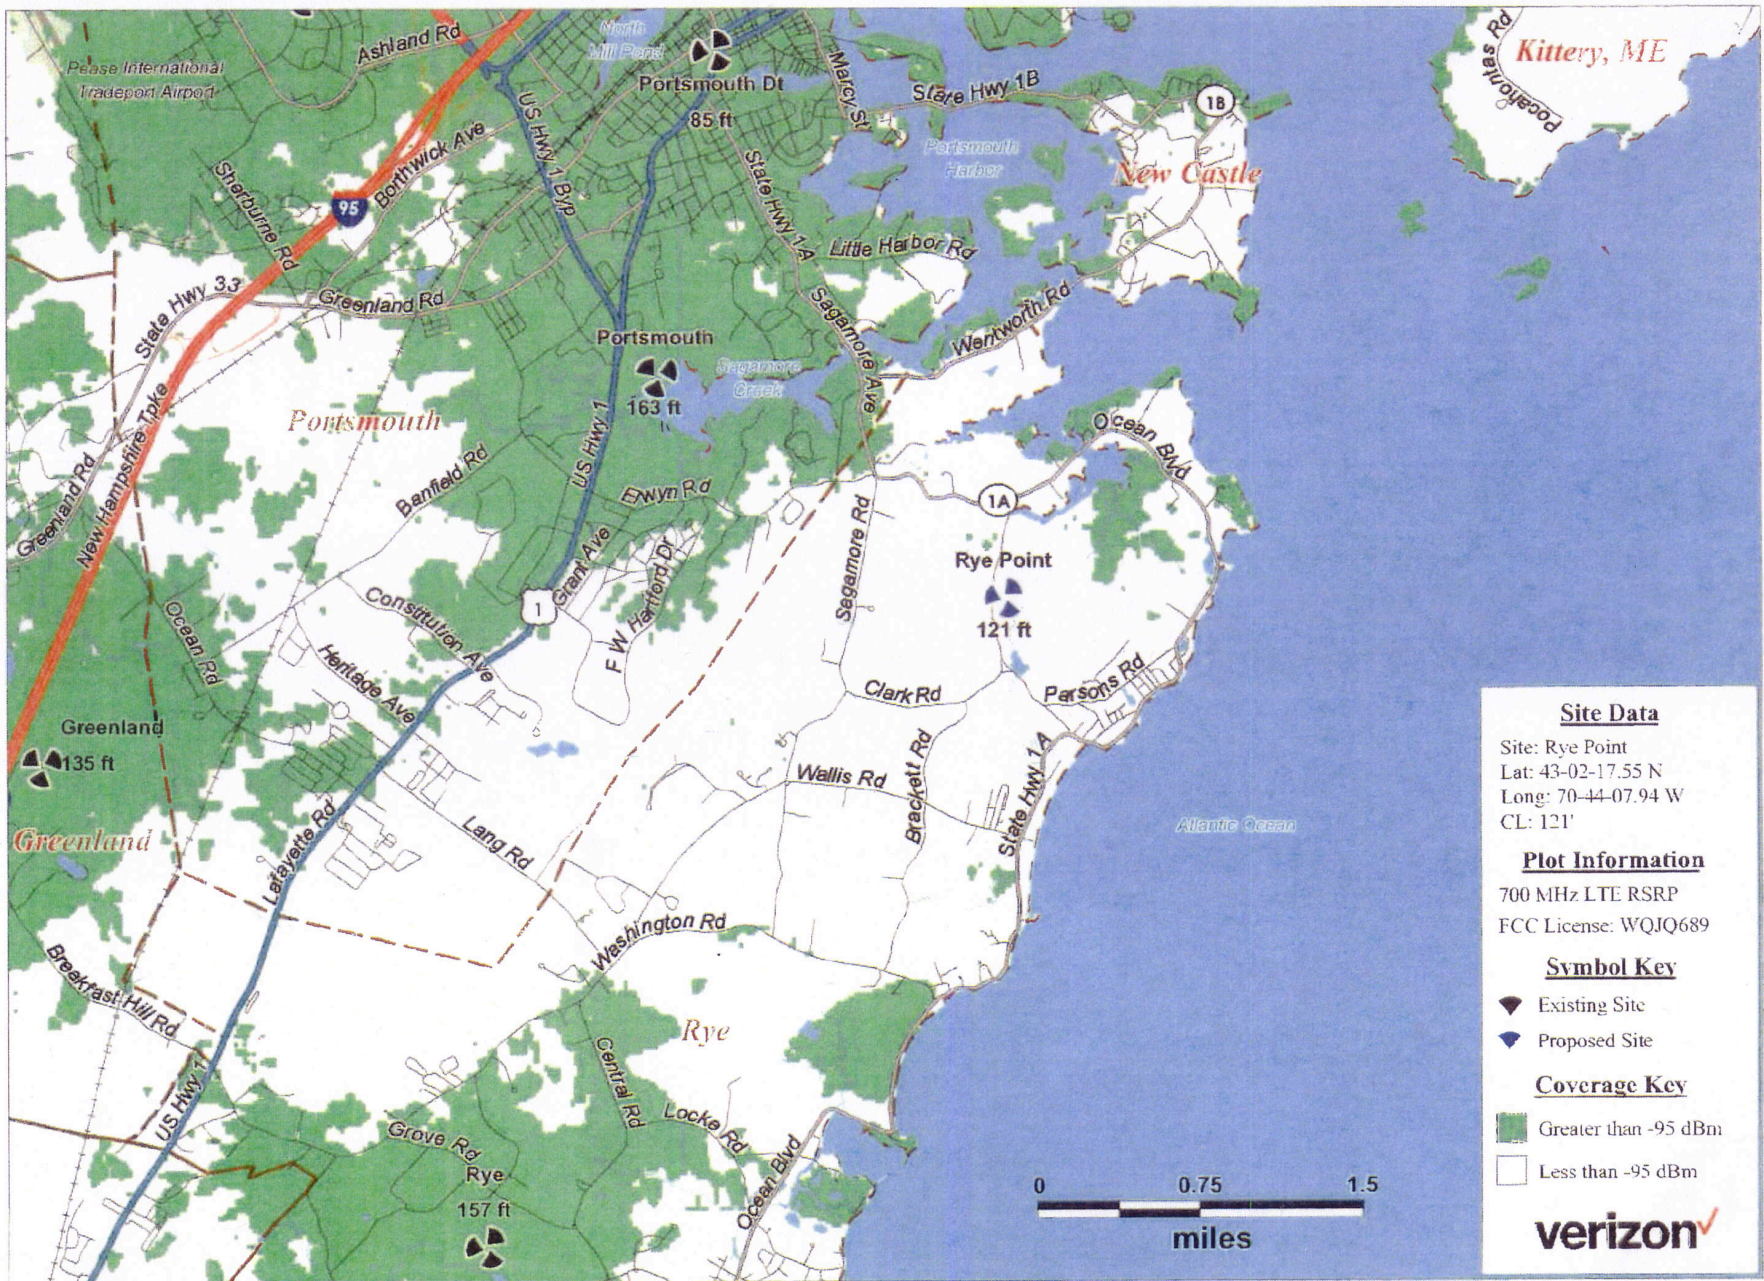

Attachment A:
Rye Point - Existing 700 MHz LTE Coverage

**Attachment B:
Rye Point - 700 MHz LTE Coverage with Proposed Site**