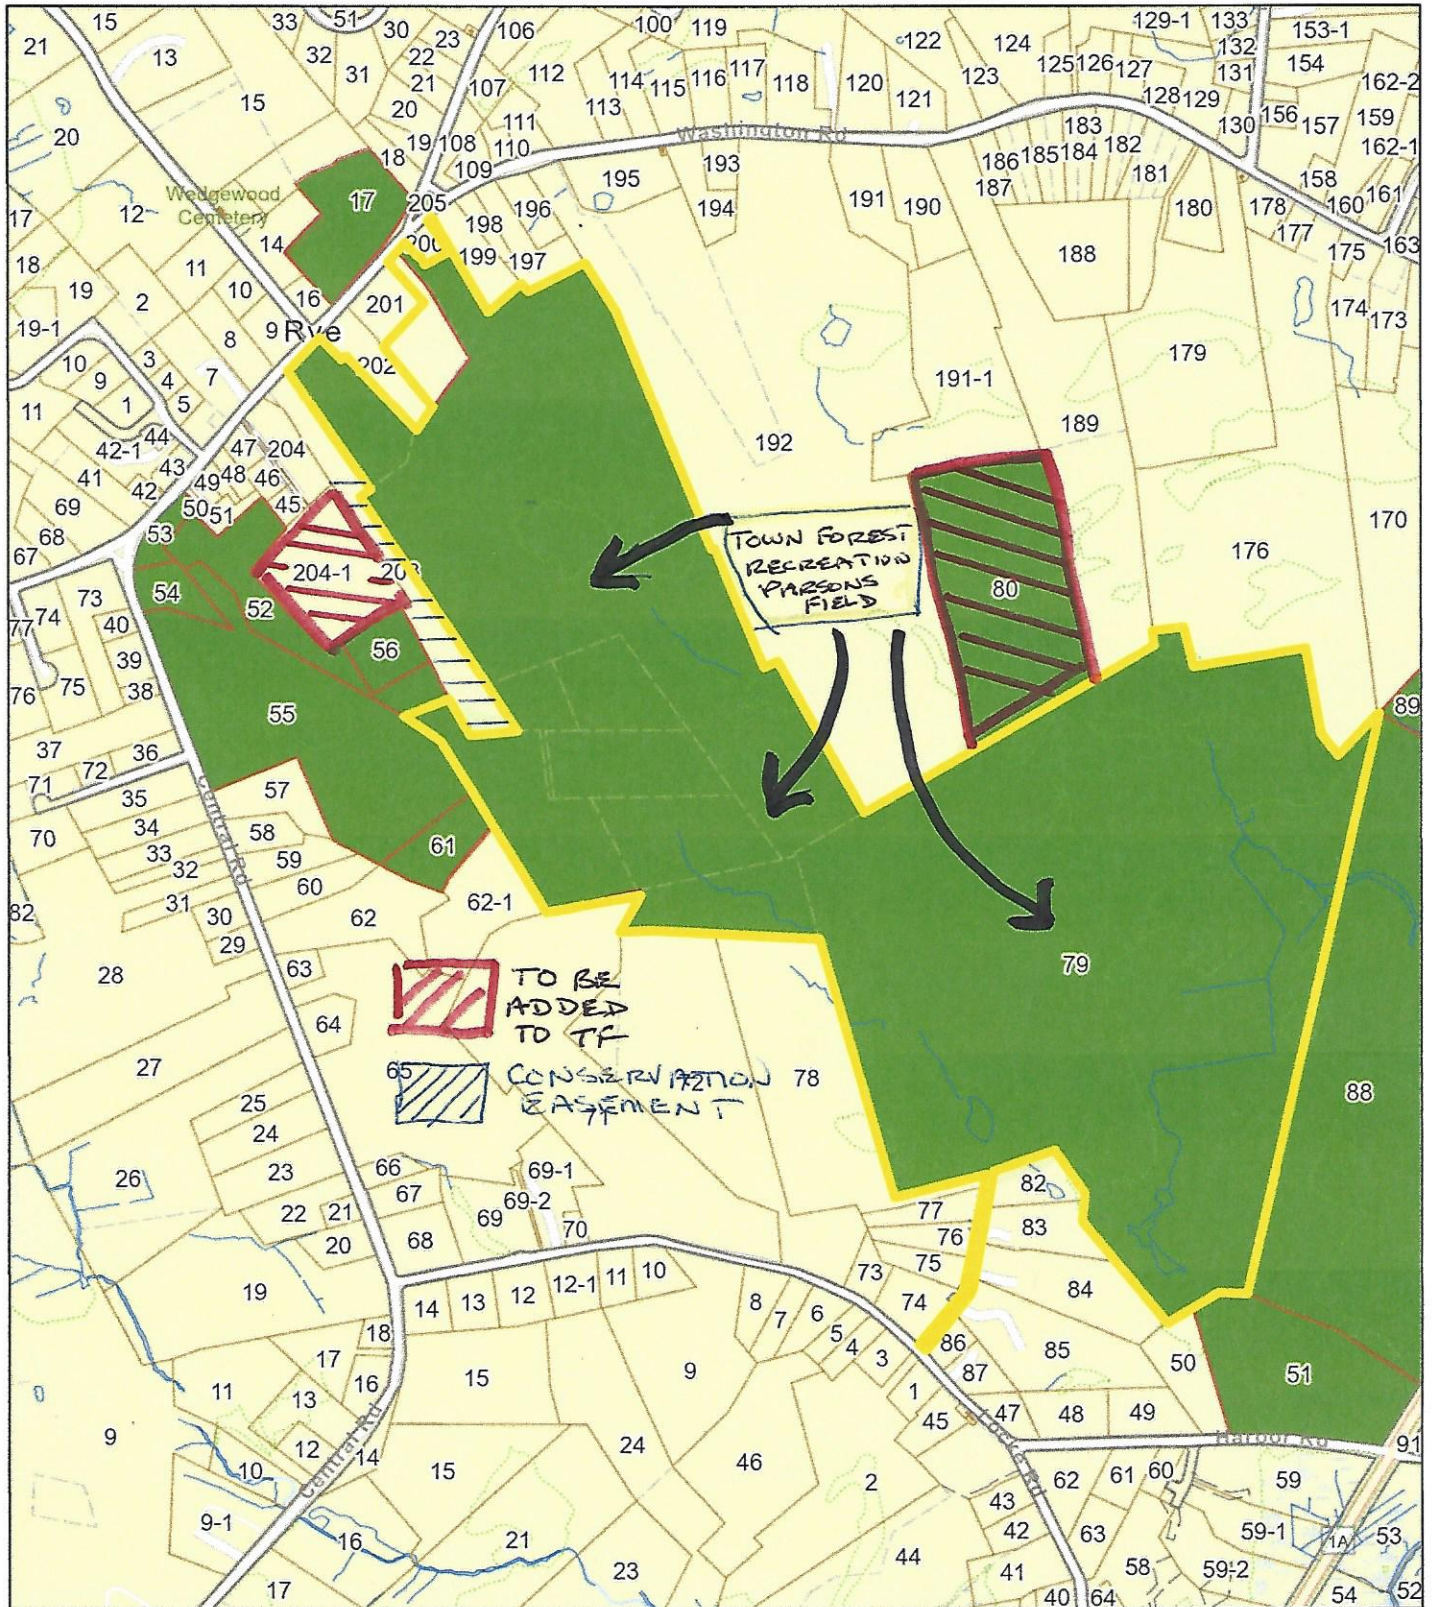

Rye Town Forest

Town of Rye, NH

1 inch = 791 Feet

CAI Technologies
Precision Mapping | Geospatial Solutions

www.cai-tech.com

January 26, 2026

Data shown on this map is provided for planning and informational purposes only. The municipality and CAI Technologies are not responsible for any use for other purposes or misuse or misrepresentation of this map.